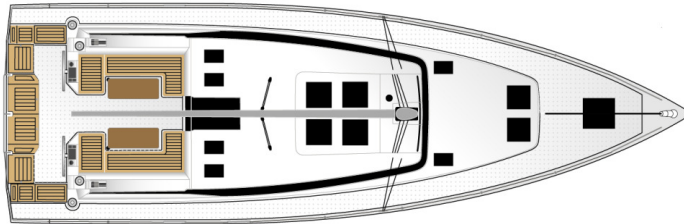

C-Range – Deck Flooring Options

Cockpit Seating
- Standard