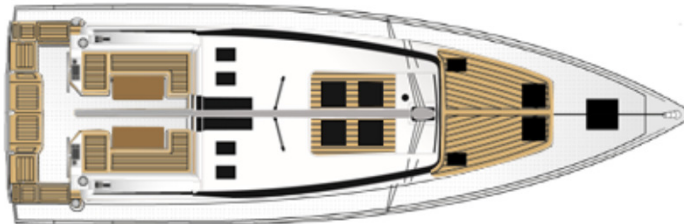

Coachroof Flooring
- Option