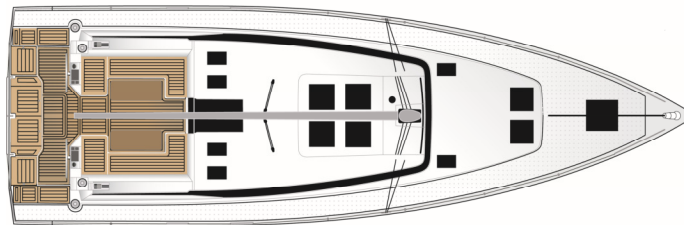

Cockpit Flooring
- Option